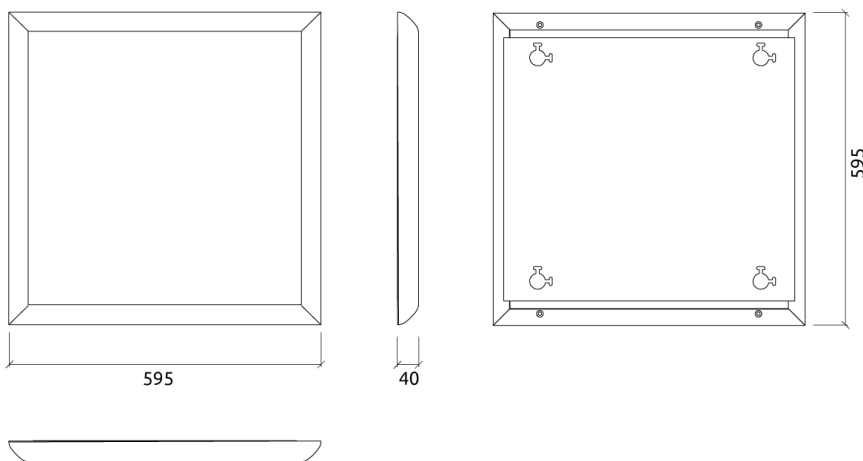

(Fixing already incorporated on the panel)

**Technical Information**

**Dimensions:**

FG - SF | 595x595x40mm | 2.12 Kg

FG - WF | 595x595x40mm | 2.17 Kg

Loa Square is an acoustic panel, part of the Loa range. Loa is a fabric covered acoustic panel, sized at 595 x 595mm. Loa Square can be combined with different panels of the range allowing you to perfectly adapt the acoustic treatment to the characteristics of the room.