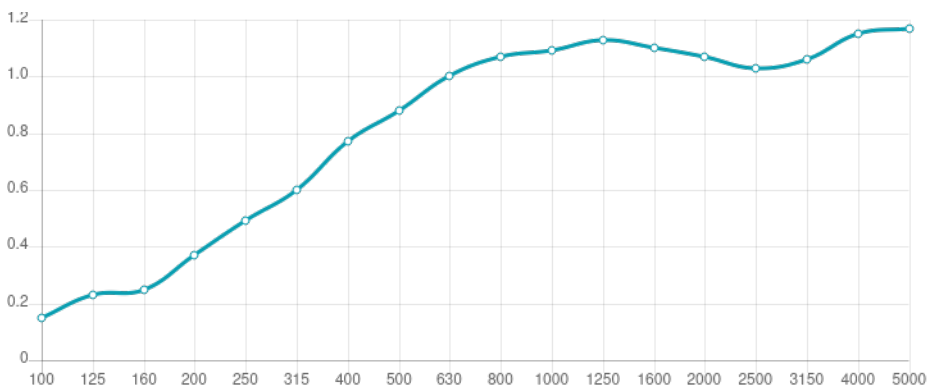

**Performance**

**Features**

Type: Absorber

Absorption Range: 350 Hz to 5000 Hz

Acoustic Class: B | (aw) = 0,80

Available Fire Rates:

FG | Furniture Grade

Materials: